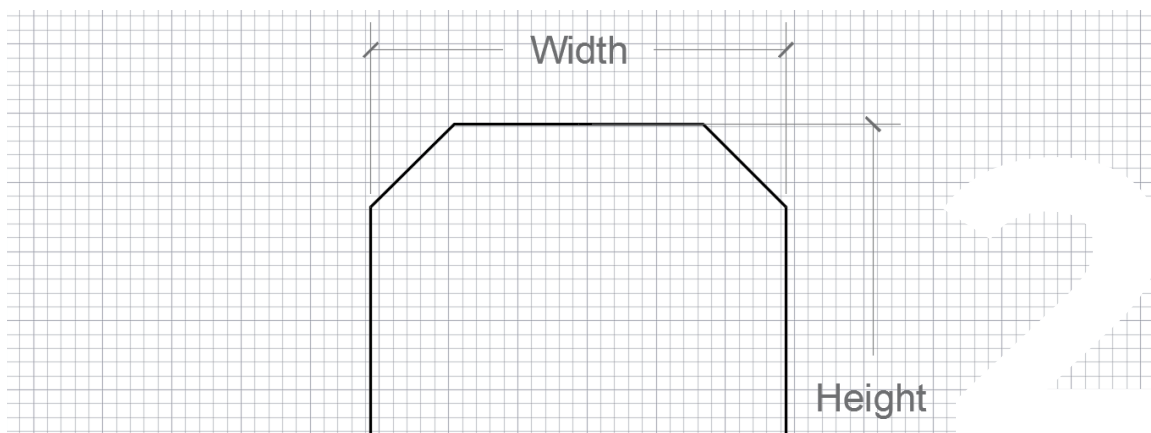

## AVAILABLE MIRROR SIZES

Product Code	Width		Height	
	Inches	Centimeters	Inches	Centimeters
QAIO11045	26"	66.04cm	36"	91.44cm

## AVAILABLE TV SIZES

15.6" (Diagonal Size, 720p)

## Know your size

Measure your available space and let us know the width and height of your ideal QAIO.

We can make mirrors up to is 130" wide and 96" high (335cm X 244cm).