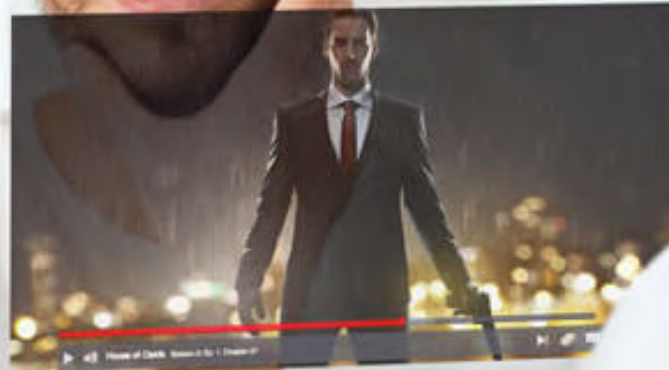

## QAIO is so much more

Prime yourself to watch movies on Netflix, Hulu, YouTube or Amazon. Everything you can do on your phone; your mirror will do for you now, in a much larger format, with extreme convenience.