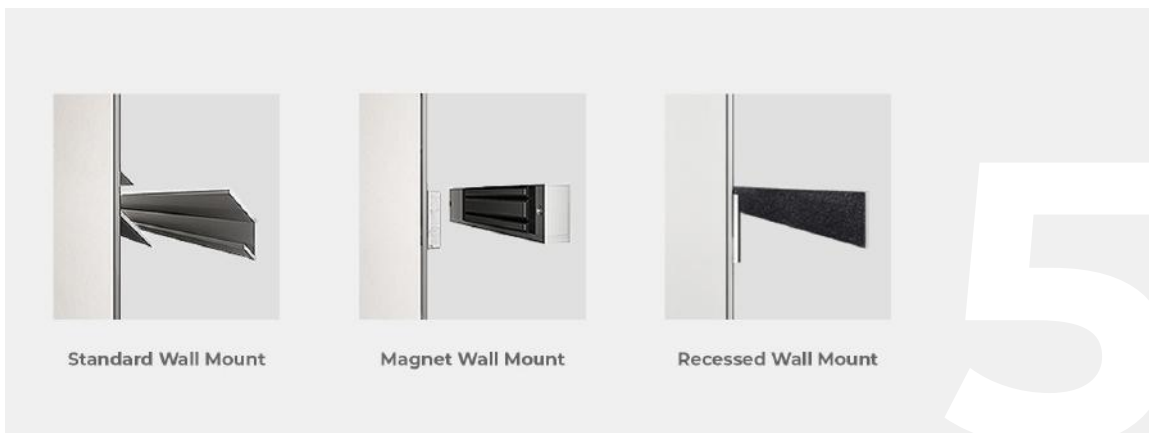

Mounting Options

Don't worry about the mounting, QAIO offers Standard Wall Mounts, Magnet Wall Mounts, and Recessed Wall Mounts - all designed to work seamlessly with different builds and spaces. Install your new QAIO in less than 30 minutes with our intuitively designed systems.