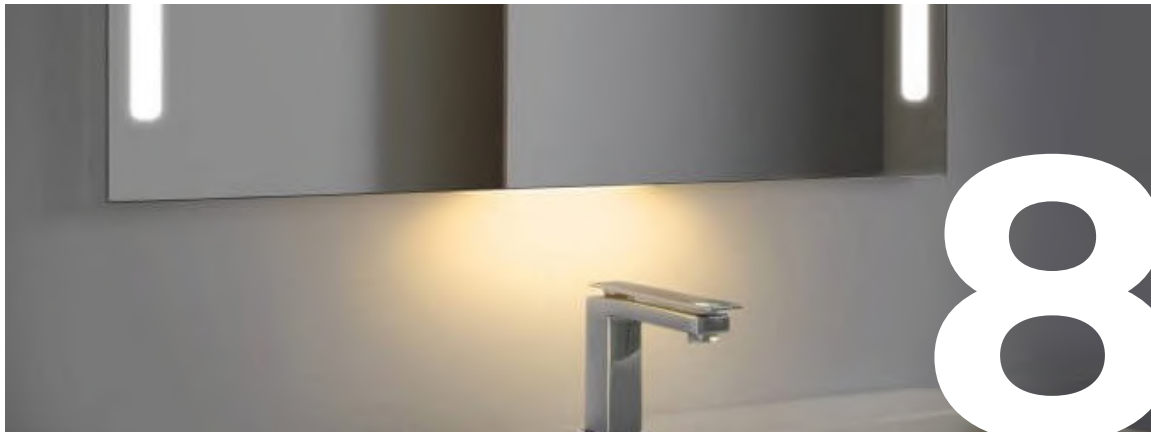

Night Light

Woke up in the middle of the night? QAIO has you covered with its automatic nightlight. Turning on as soon as you walk into your bathroom, you can drift back to sleep knowing that your QAIO will be there to shine - no matter when you need it.

(Not available on the QAIO Cabinet Mirror).