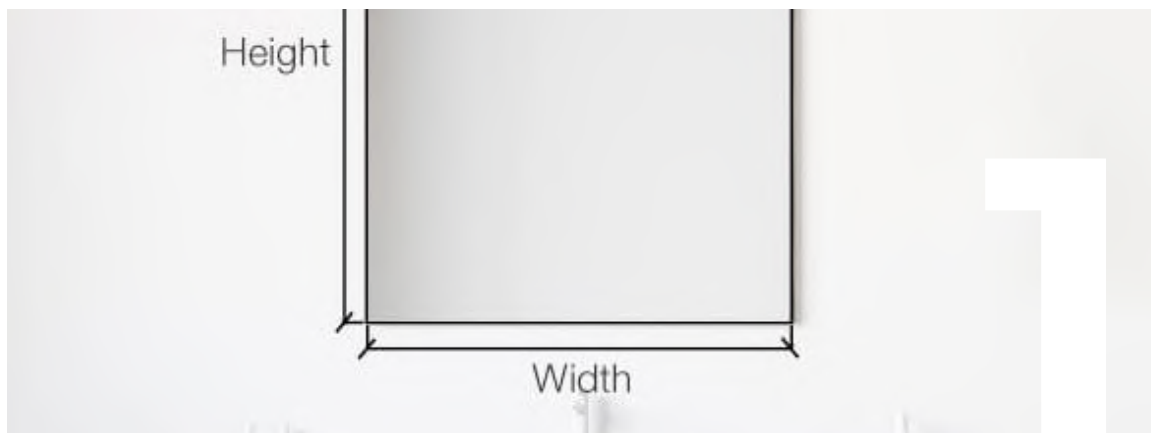

Know your size

Measure your available space and let us know the width and height of your ideal QAIO.

We can make mirrors up to is 130" wide and 96" high (335cm X 244cm).